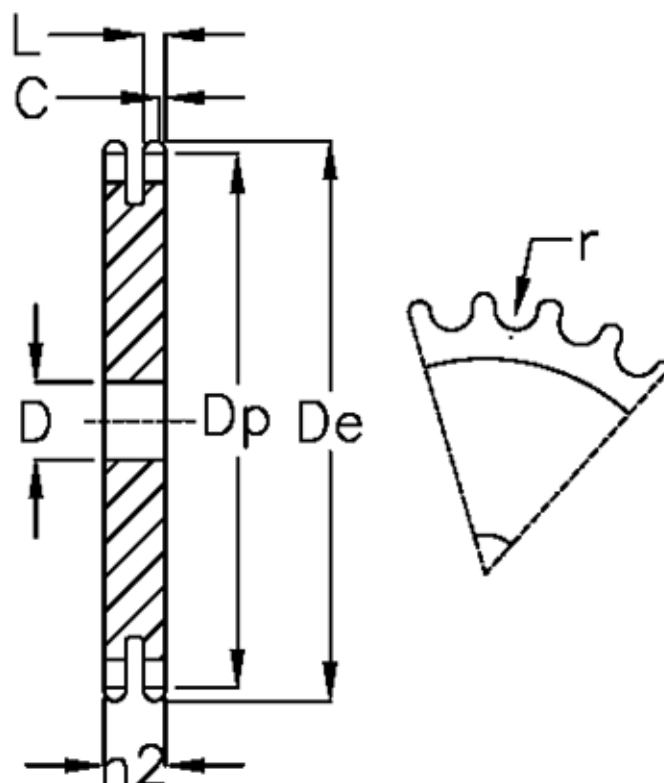

Article number: 616022010045

Description: Plate wheel 24 B-2 Z=45 duplex

Measures

C	= 4
D	= 40
De	= 561.2
Dp	= 546.2
For chain size	= 1 1/2 x 1
For chain type	= 24 B-2
h2	= 72
L	= 23.6

Number of teeth	= 45
r	= 25.4